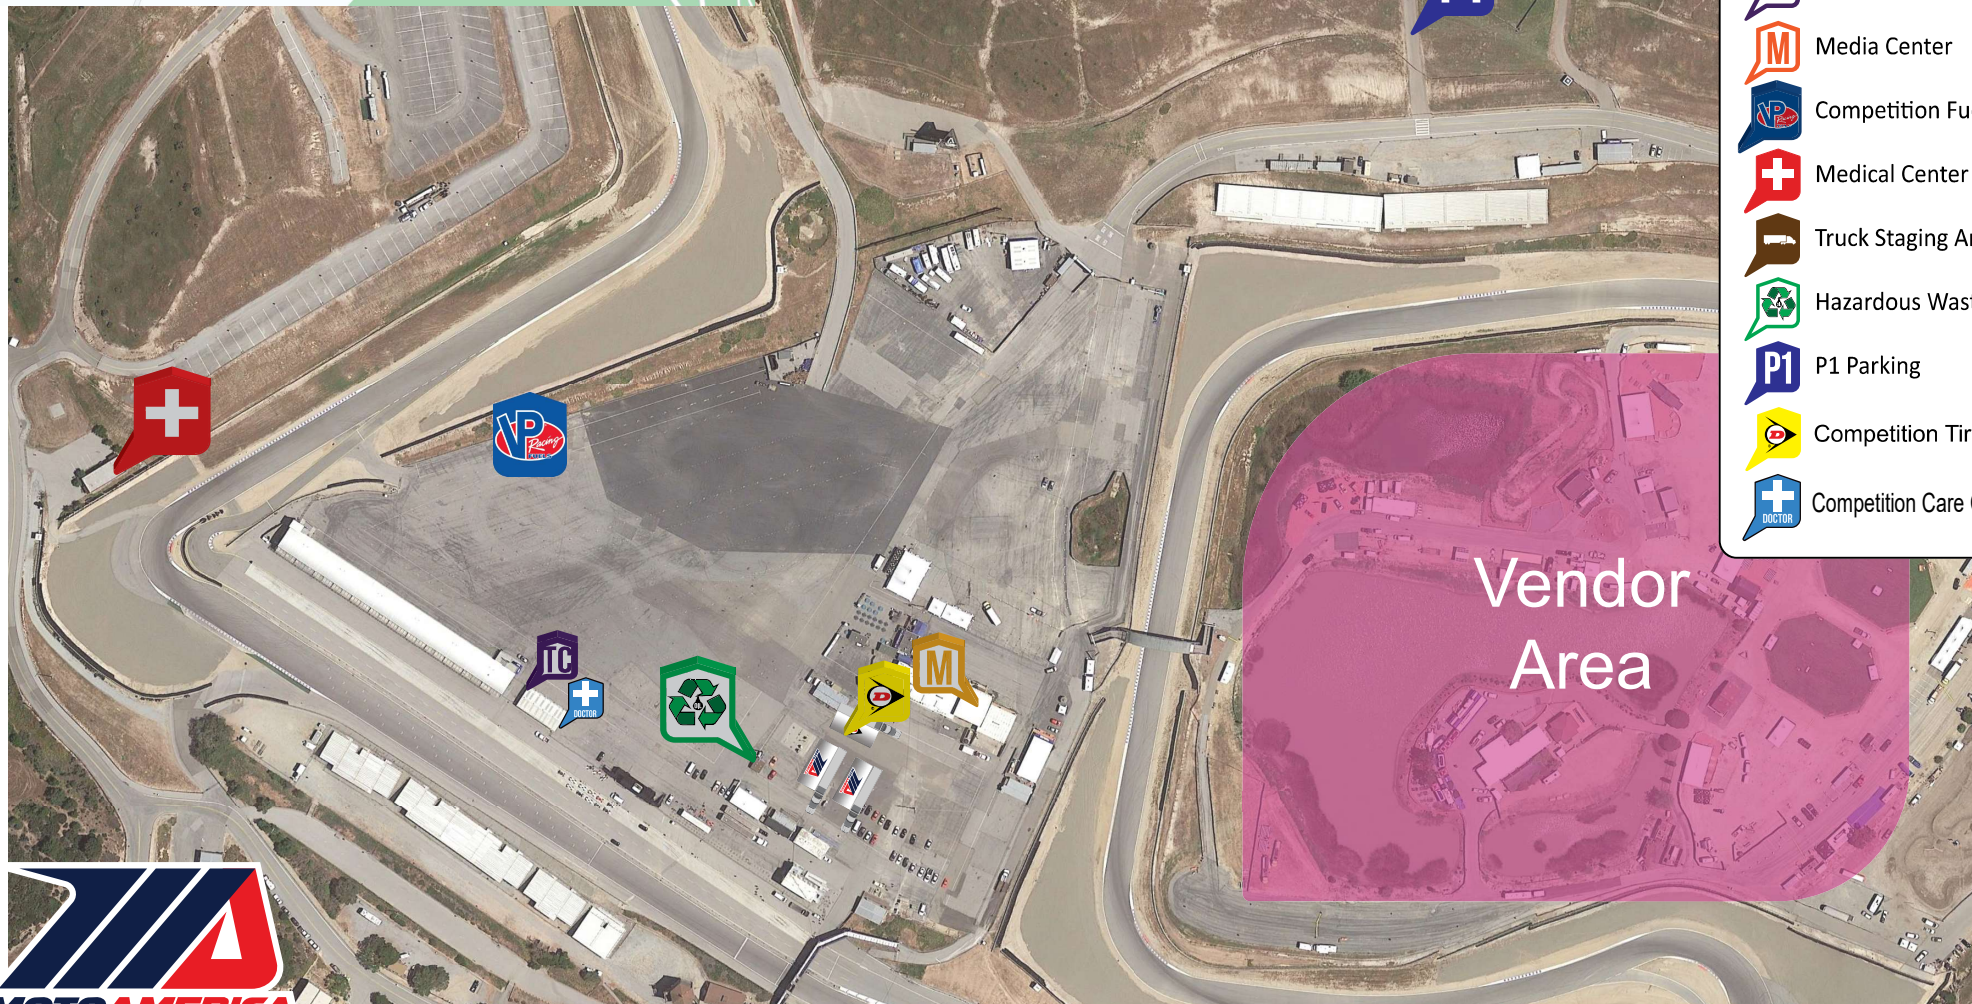

WeatherTech®
Raceway
LAGUNA SECA

MOTOAMERICA CHAMPIONSHIP OF MONTEREY

MAP KEY	
	Race Control
	Registration
	Technical Control
	Media Center
	Competition Fuel
	Medical Center
	Truck Staging Area
	Hazardous Waste
	P1 Parking
	Competition Tires
	Competition Care Clinic