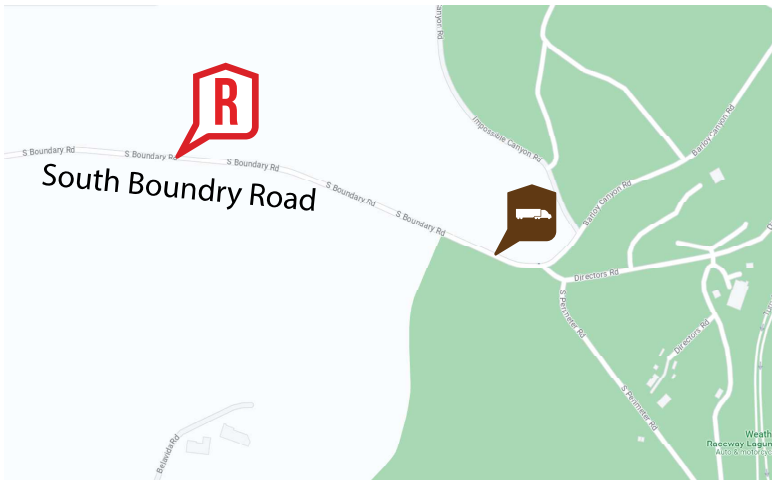

WeatherTech®
Raceway
LAGUNA SECA

MOTOAMERICA CHAMPIONSHIP OF MONTEREY

MAP KEY	
	Race Control
	Registration
	Technical Control
	Media Center
	Competition Fuel
	Medical Center
	Truck Staging Area
	Hazardous Waste
	P1 Parking
	Competition Tires
	Competition Care Clinic